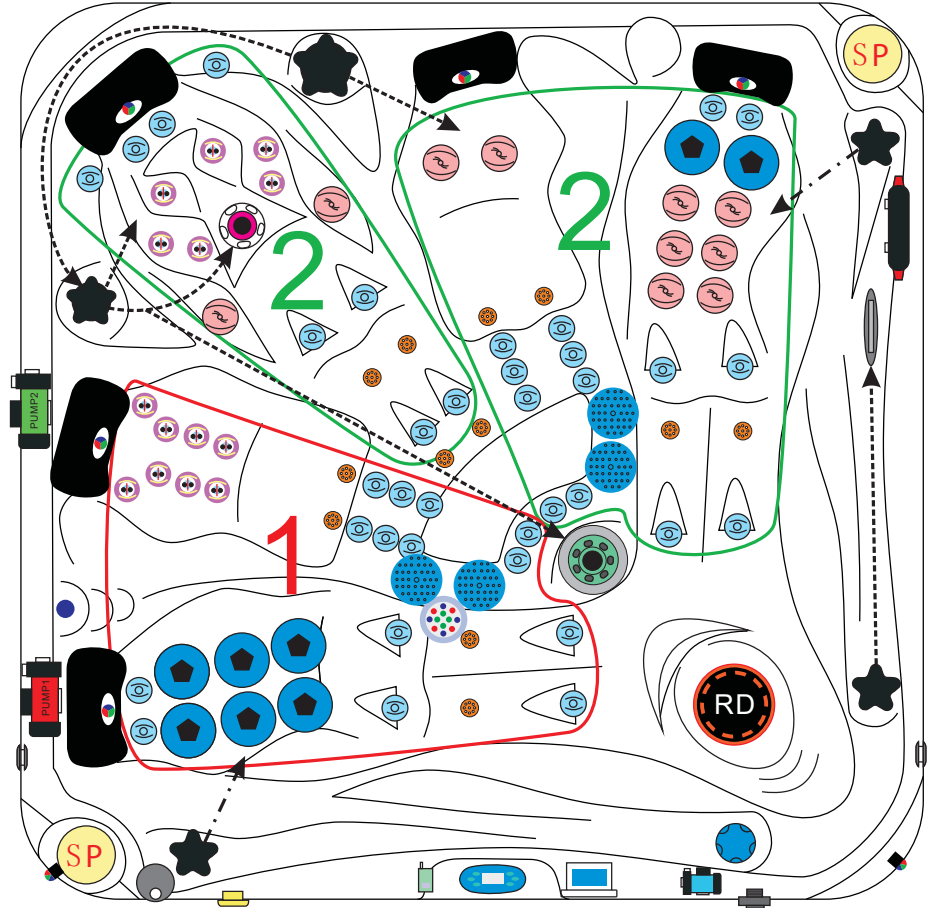

passion
spas | love your senses

DEVOTION

PASSION SPAS SIGNATURE COLLECTION

SPECIFICATIONS/GENERAL

Dimensions LxW x H.....	230 x 230 x 91 cm
Number of Loungers.....	5
Capacity in Liter.....	1480
Dry Weight in kg.....	360
Full Weight in kg.....	1840
Shell Material.....	Aristech® Acrylic with Vinylester and Polyester
Synthetic Maintenance Free Cabinet.....	Standard
Removable Side Panels.....	4
Cabinet Material.....	Synthetic
Durable Support System.....	Synthetic
Everlast™ Full Floor Support Material.....	Polyester
High Density Urethane Insulation.....	Standard
Cup Holders.....	3

PUMP INFORMATION

Massage Pump 1: LX LP300.....	2,2 kW
Massage Pump 2: LX LP300.....	2,2 kW
Filtration Pump: LX WTC50M.....	250W
Air Pump: LX AP300.....	300W

ELECTRICAL SYSTEM

Voltage.....	230/380 V
Amperage.....	230V-20A/380V-16A
Full Flow Electric Heater.....	3 kW
Control System.....	Balboa BP600
Light (18 x Multi Color LED).....	Standard
Electronic Topside Control.....	Balboa TP600

passion
spas | love your senses

DEVOTION

PASSION SPAS SIGNATURE COLLECTION

POWER SUPPLY
1x 20A/230V or
1x 16A/380V

	Clusterjet 151322	36pc		Water Diverter	150493		Speaker	150321
	Mini Jet 150126	10pcs		Air Control	150520		Controller & Heater JZ6013x1	152220
	Power Jet 150155	8pcs		Optional Air Pump	150827		Drainage	150511
	Swim Jet 150202	1pc		Water Diverter	152029		WTC50 Circ. Pump	150817
	Blowerjet 150561	12pcs		Aromatherapy	150560		LP300 Mass. Pump	150818
	Spa Light 150781	1pc		UV lamp	150777		LP300 Mass. Pump	150818
	Suction 150516	1pc		Pillow	150403		TP600 Display	151059
				Filter lid Black	159111			
				Filter 4ch-949	151131			
				Suction	150517			