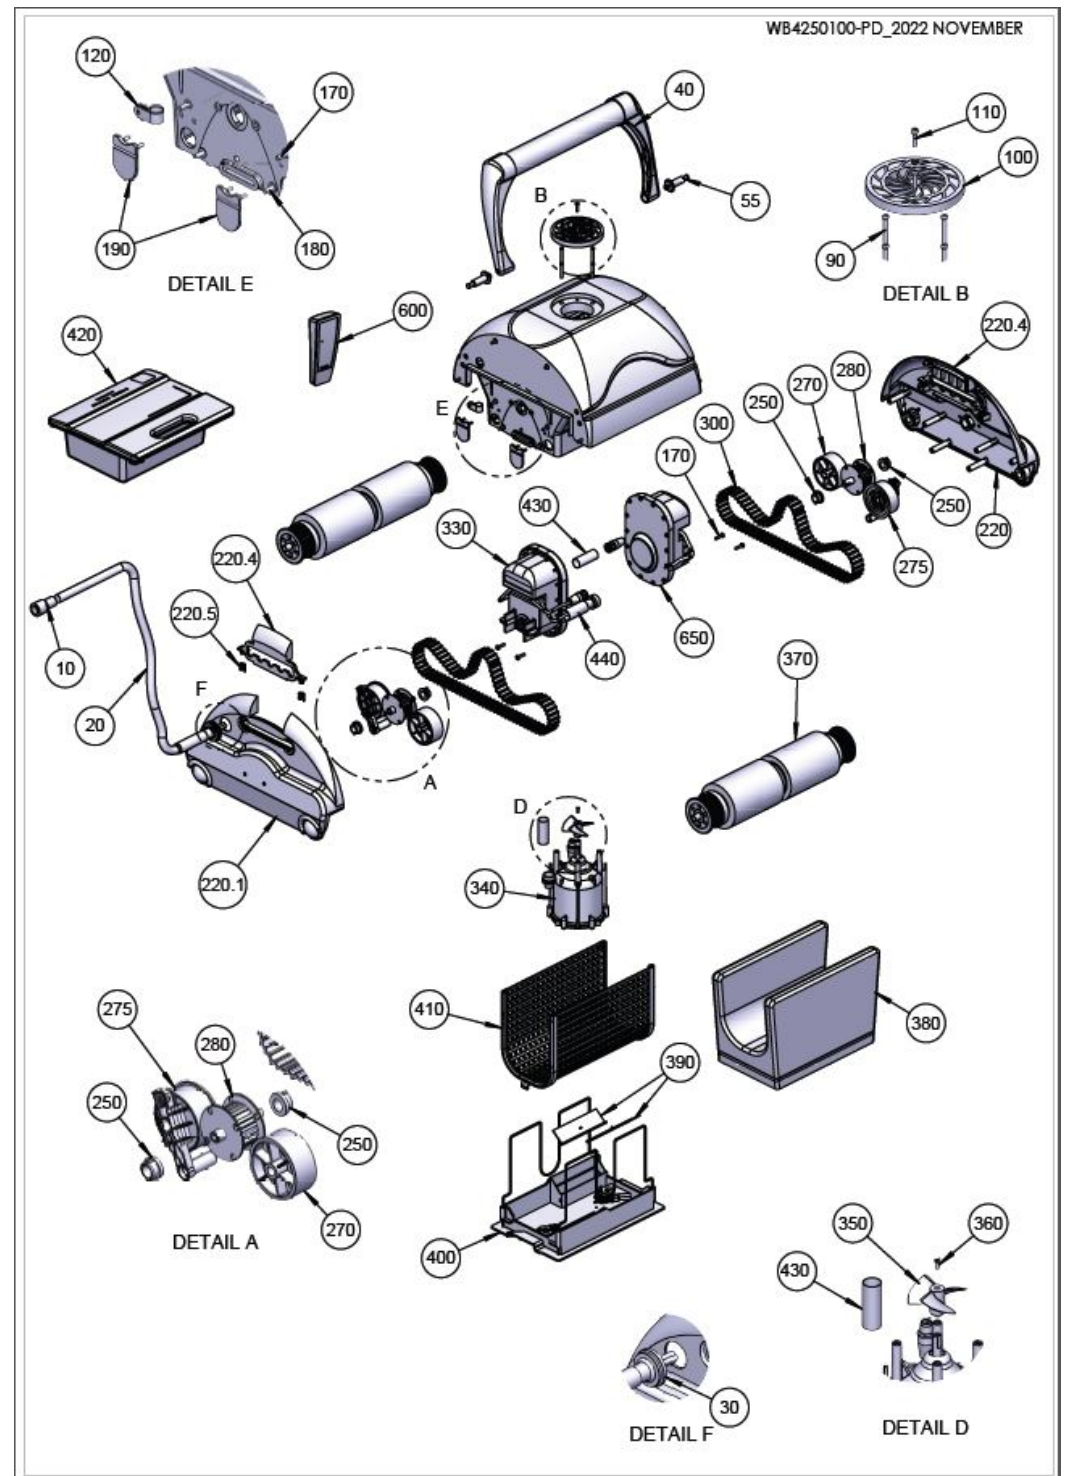

# Part List

RECS-MGJ0-MJB97

ROBOT AQUABOT MAGNUM JR BK/BL

Revision: 2024

Robot No	Robot Name	Year	Item No	Part No	Description	Qty
RECS-MGJ0-MJB97	ROBOT AQUABOT MAGNUM JR BK/BL	2024	120	2105	P-CLIP 1\2	1
RECS-MGJ0-MJB97	ROBOT AQUABOT MAGNUM JR BK/BL	2024	190	2305N	RUBBER VALVE	4
RECS-MGJ0-MJB97	ROBOT AQUABOT MAGNUM JR BK/BL	2024	90	2500	SCREW #8X1.175 PH PN	4
RECS-MGJ0-MJB97	ROBOT AQUABOT MAGNUM JR BK/BL	2024	250	2613	MOLYBDENUM BUSHING	4
RECS-MGJ0-MJB97	ROBOT AQUABOT MAGNUM JR BK/BL	2024	170	2700	SCREW #8X11\16 PHIL.	16
RECS-MGJ0-MJB97	ROBOT AQUABOT MAGNUM JR BK/BL	2024	180	2701	SCREW #8X11\16 PHIL PN	4
RECS-MGJ0-MJB97	ROBOT AQUABOT MAGNUM JR BK/BL	2024	110	5061	SCREW 6-32X5\8 S\S PH PA	2
RECS-MGJ0-MJB97	ROBOT AQUABOT MAGNUM JR BK/BL	2024	220.5	5087	SPRING	4
RECS-MGJ0-MJB97	ROBOT AQUABOT MAGNUM JR BK/BL	2024	220.4	5088BK	HANDLE LOCK	2
RECS-MGJ0-MJB97	ROBOT AQUABOT MAGNUM JR BK/BL	2024	100	5093BL	OUTLET TOP	1
RECS-MGJ0-MJB97	ROBOT AQUABOT MAGNUM JR BK/BL	2024	380	8150	FINE FILTER BAG THICK FABRICK	1
RECS-MGJ0-MJB97	ROBOT AQUABOT MAGNUM JR BK/BL	2024	390	9305B-NT	BOTTOM LID VALVE	2
RECS-MGJ0-MJB97	ROBOT AQUABOT MAGNUM JR BK/BL	2024	340	AS00035R-SP	PUMP MOTOR	1
RECS-MGJ0-MJB97	ROBOT AQUABOT MAGNUM JR BK/BL	2024	650	AS08694D-SP	MOTOR SL/V13	1
RECS-MGJ0-MJB97	ROBOT AQUABOT MAGNUM JR BK/BL	2024	330	AS08705D-SP	MOTOR MS/CLM/PVA/RC/V2 0	1
RECS-MGJ0-MJB97	ROBOT AQUABOT MAGNUM JR BK/BL	2024	410	AS09240	FILTER SCREEN ASSY	1
RECS-MGJ0-MJB97	ROBOT AQUABOT MAGNUM JR BK/BL	2024	40	AS1048650	HANDLE ASSY	1
RECS-MGJ0-MJB97	ROBOT AQUABOT MAGNUM JR BK/BL	2024	220	AS1061100	SIDE PLATE ASSY	1