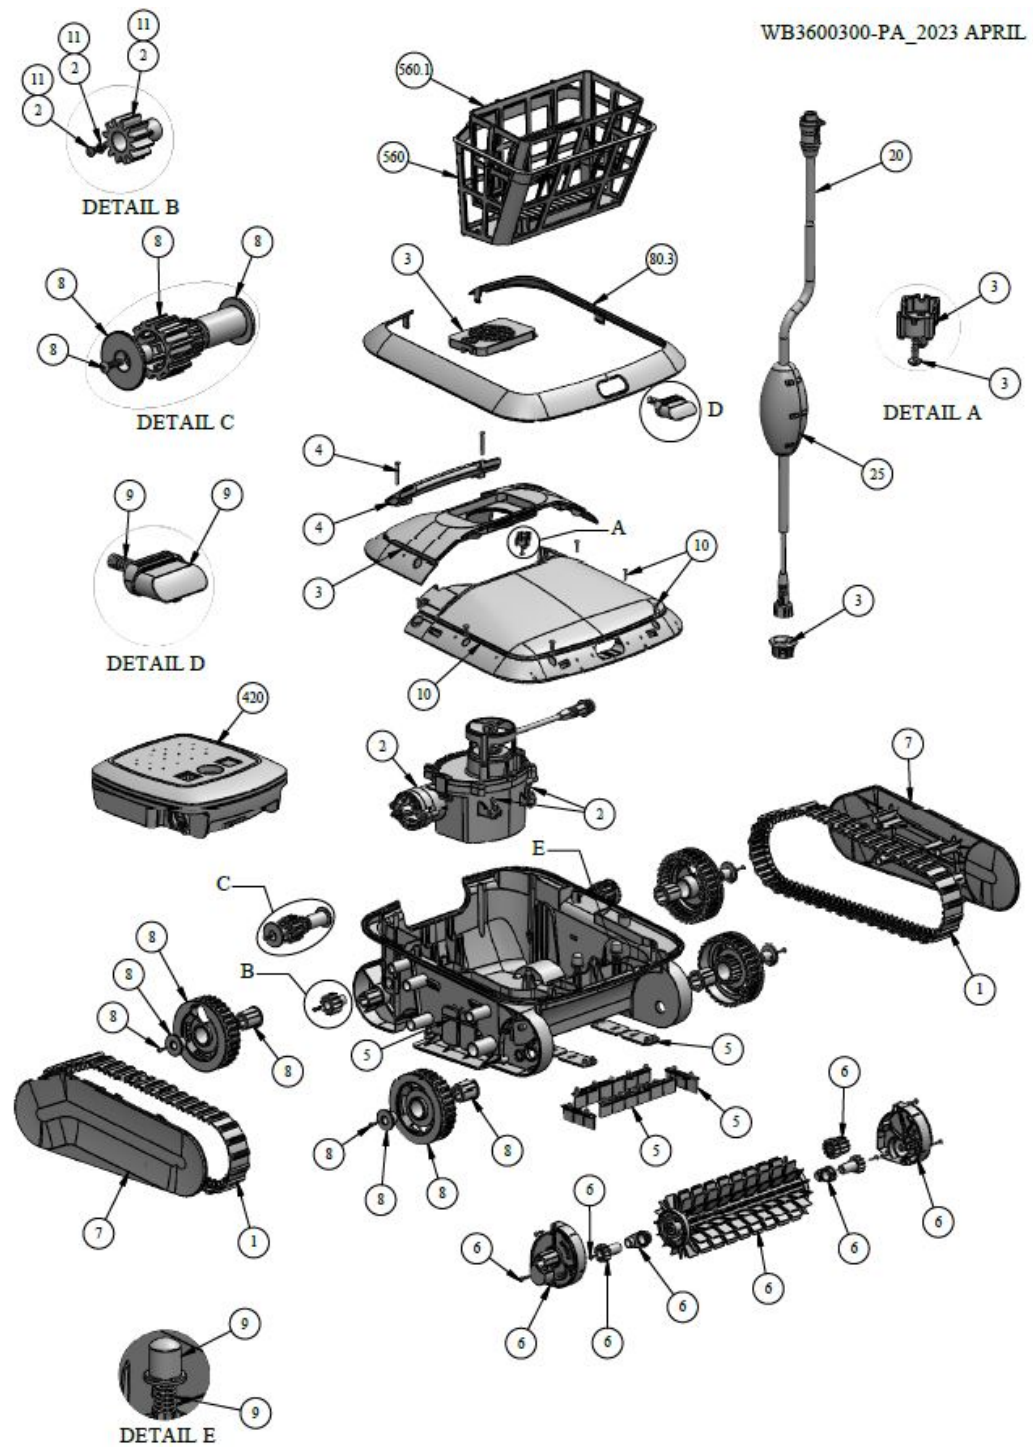

Part List

RERN-NOY3-IN41E

BWT INO 40 ROBOTIC POOL

Revision: 2024

WB3600300-PA_2023 APRIL

| Robot No | Robot Name | Year | Item No | Part No | Description | Qty |
|-----------------|----------------------------|------|---------|--------------|-------------------------------------|-----|
| RERN-NOY3-IN41E | BWT INO 40 ROBOTIC POOL | 2024 | 25 | AS1020410 | ASSY FLOAT CABLE HOUSING | 1 |
| RERN-NOY3-IN41E | BWT INO 40 ROBOTIC POOL | 2024 | 560 | AS1054100 | OUTER FILTER ASSY | 1 |
| RERN-NOY3-IN41E | BWT INO 40 ROBOTIC POOL | 2024 | 2 | AS2503625-SP | SP MOTOR DU/CLM/ PVC/RC/DIYA/V54 | 1 |
| RERN-NOY3-IN41E | BWT INO 40 ROBOTIC POOL | 2024 | 420 | AS4722010-SP | SP P.SUPPLY JUPITER NOYA | 1 |
| RERN-NOY3-IN41E | BWT INO 40 ROBOTIC POOL | 2024 | 1 | KITNOY00100 | KIT TRACK NOYA | 1 |
| RERN-NOY3-IN41E | BWT INO 40 ROBOTIC POOL | 2024 | 10 | KITNOY00201 | KIT TOP FRONT COVER | 1 |
| RERN-NOY3-IN41E | BWT INO 40 ROBOTIC POOL | 2024 | 4 | KITNOY00301 | KIT HANDLE NOYA | 1 |
| RERN-NOY3-IN41E | BWT INO 40 ROBOTIC POOL | 2024 | 5 | KITNOY00400 | KIT FLAP NOYA | 1 |
| RERN-NOY3-IN41E | BWT INO 40 ROBOTIC POOL | 2024 | 6 | KITNOY00500 | KIT BRUSH &PINION NOYA | 1 |
| RERN-NOY3-IN41E | BWT INO 40 ROBOTIC POOL | 2024 | 7 | KITNOY00604 | KIT SIDE PLATE NOYA | 1 |
| RERN-NOY3-IN41E | BWT INO 40 ROBOTIC POOL | 2024 | 8 | KITNOY00700 | KIT DRIVE SYSTEM NOYA | 1 |
| RERN-NOY3-IN41E | BWT INO 40 ROBOTIC POOL | 2024 | 9 | KITNOY00801 | KIT DOOR LIFT KNOB | 1 |
| RERN-NOY3-IN41E | BWT INO 40 ROBOTIC POOL | 2024 | 11 | KITNOY00900 | KIT PINION NOYA | 1 |
| RERN-NOY3-IN41E | BWT INO 40 ROBOTIC POOL | 2024 | 3 | KITNOY01002 | KIT BACK COVER | 1 |
| RERN-NOY3-IN41E | BWT INO 40 ROBOTIC POOL | 2024 | 80.3 | PP02192GY | TOP BACK-COVER | 1 |
| RERN-NOY3-IN41E | BWT INO 40 ROBOTIC POOL | 2024 | 560.1 | SA0220000 | INNER FILTER ASSY | 1 |
| RERN-NOY3-IN41E | BWT INO 40 ROBOTIC POOL | 2024 | 20 | WA00616DIYA | F.CABLE CG/16M/4C/DIYA | 1 |